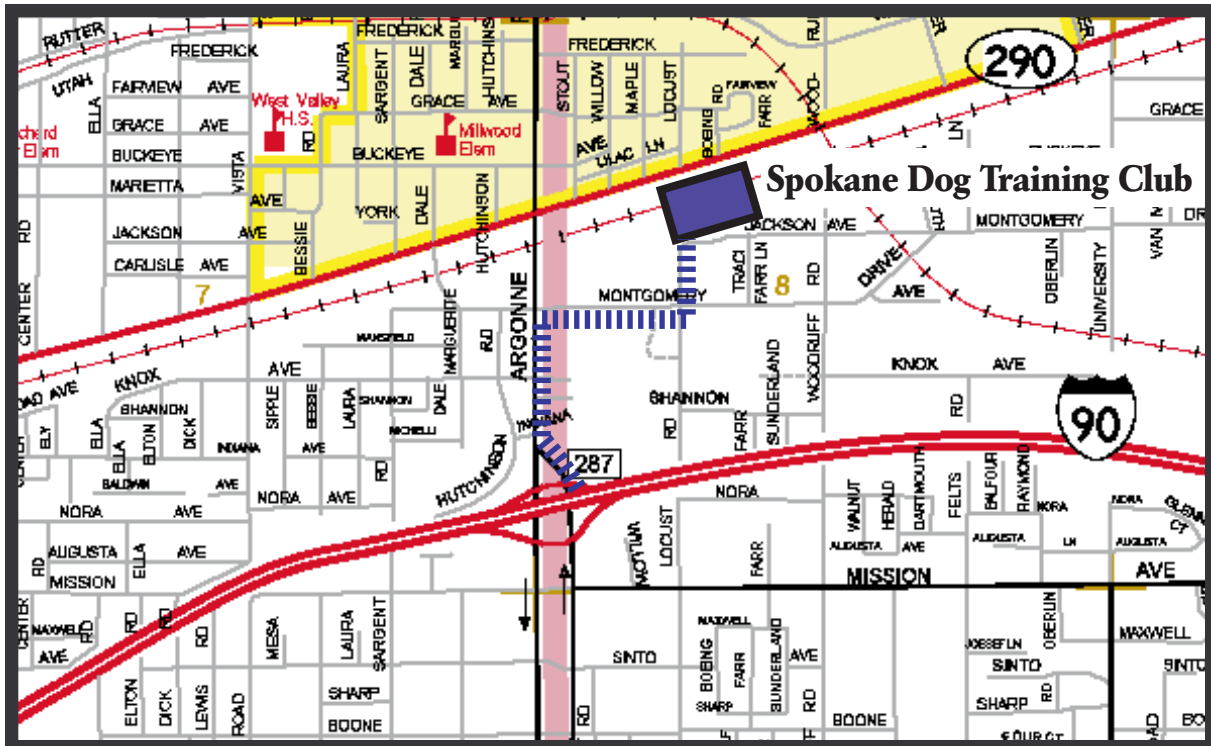

Spokane Dog Training Club

2620 North Locust

Spokane, WA 99206

Directions to SDTC:

Take I-90 to Argonne exit #287. Head north on Argonne.

Turn right on Montgomery.

Turn left one block past the first traffic light. This is Locust.

The Spokane Dog Training Club site is at the northeast end of the street (a cul-de-sac).